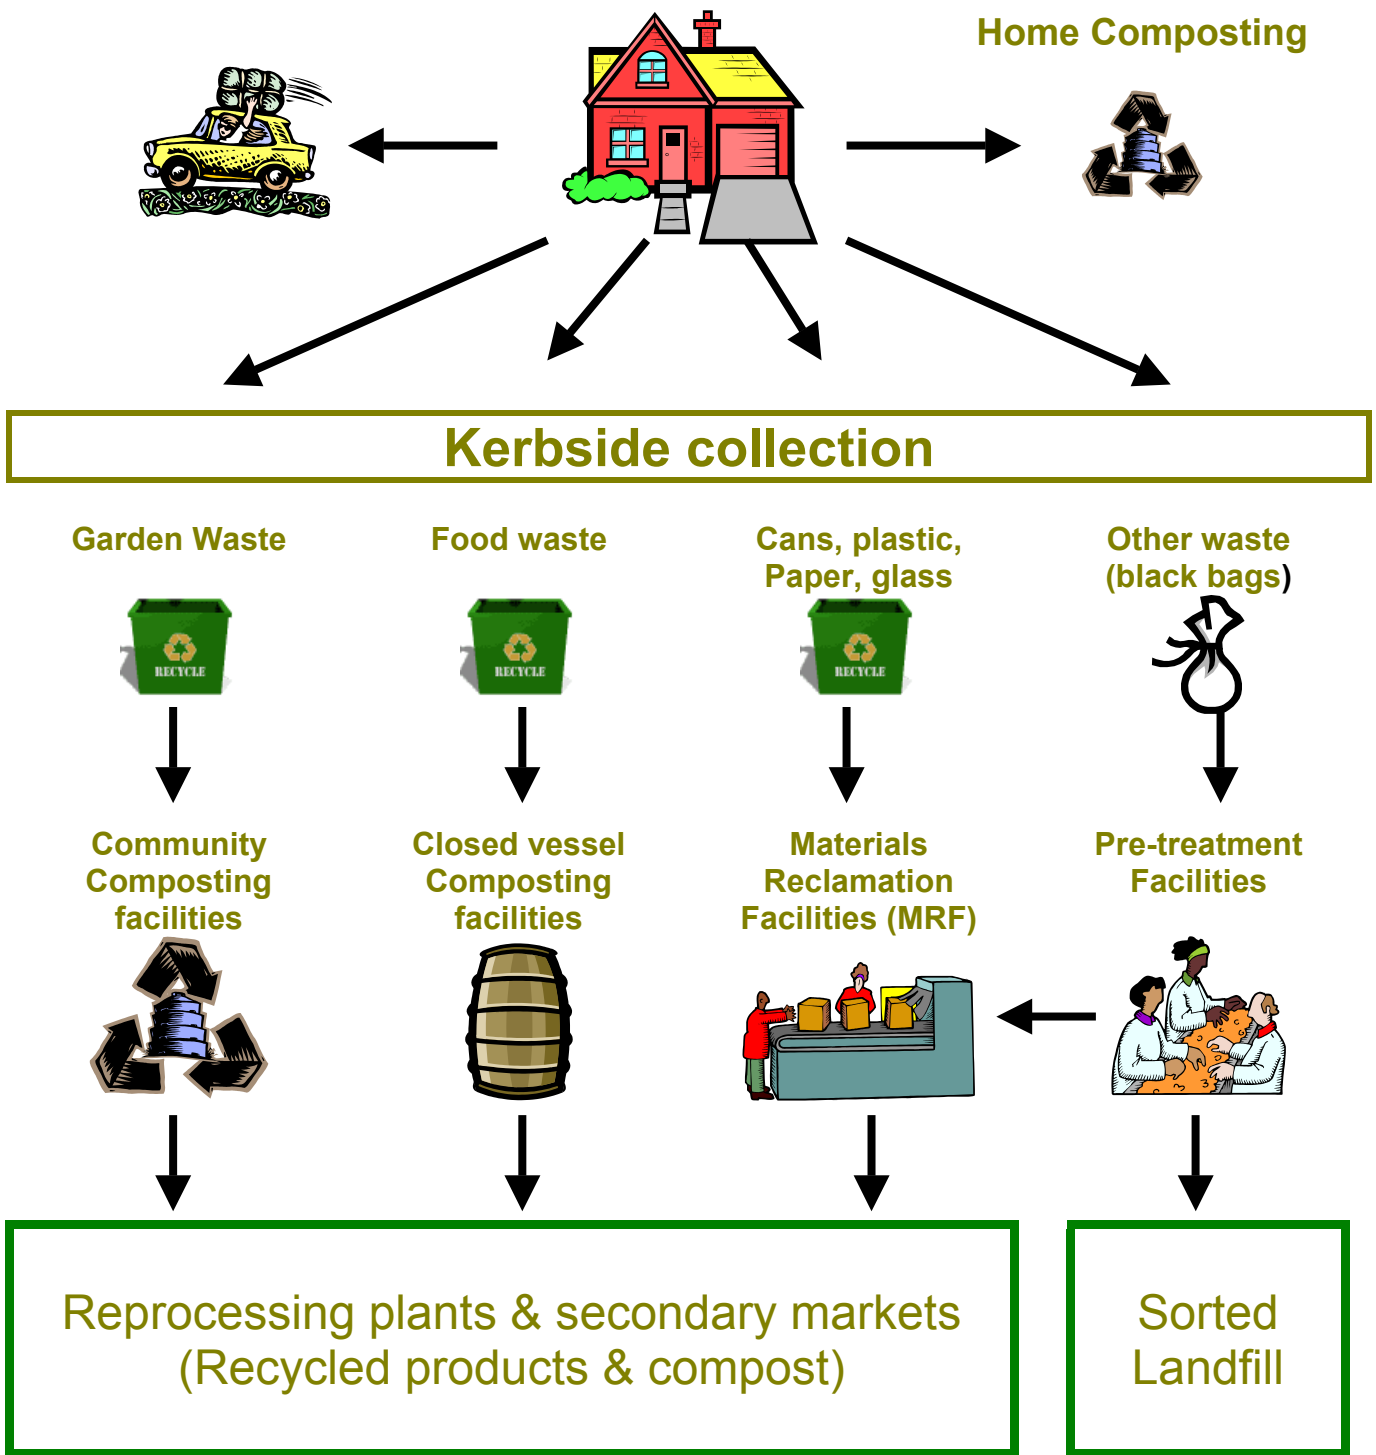

GAIN's vision of facilities for option (h)

Note:

Householders can take garden waste, hazardous materials and other items to Civic Amenity Sites for recycling, composting or special treatment.